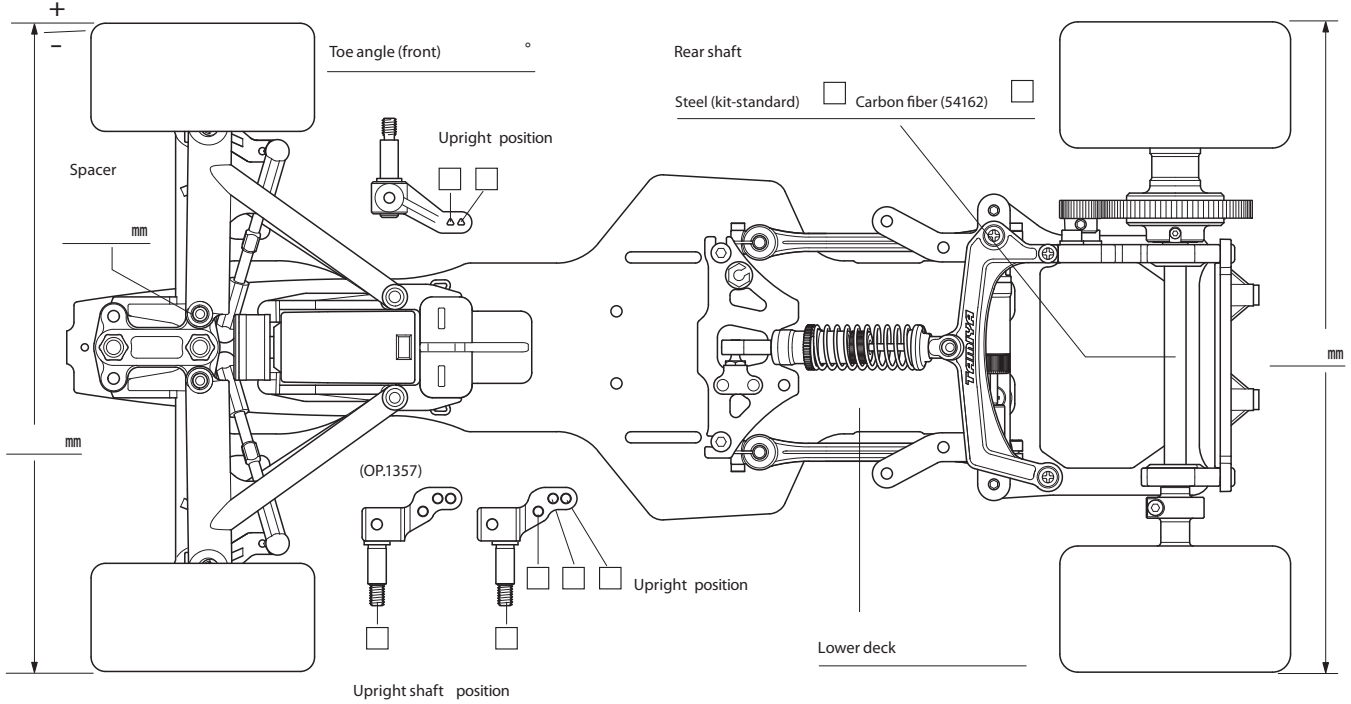

F104 VET I PRO

1/10 SCALE R/C HIGH PERFORMANCE RACING CAR CHASSIS KIT

SETTING SHEET
Ver 1.00

Name _____ Date _____ Air temp. _____ Humidity _____

Track _____ Asphalt Carpet Track condition _____ Track temp. _____

Motor _____ Spur gear _____ T _____ Pinion gear _____ T _____

Front wheel _____ Front tire _____ Front tire diameter _____ mm

Rear wheel _____ Rear tire _____ Rear tire diameter _____ mm

Body _____ Front wing _____ Rear wing _____