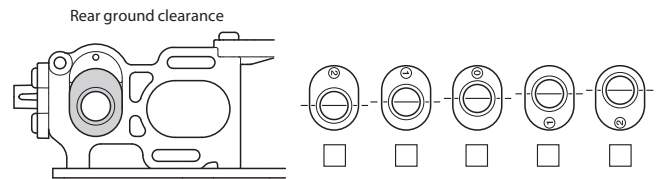

F104 VET I PRO

1/10 SCALE R/C HIGH PERFORMANCE RACING CAR CHASSIS KIT

SETTING SHEET
Ver 1.00

Name _____ Date _____ Air temp. _____ Humidity _____

Track _____ Asphalt Carpet Track condition _____ Track temp. _____

Motor _____ Spur gear _____ T _____ Pinion gear _____ T _____

Front wheel _____ Front tire _____ Front tire diameter _____ mm

Rear wheel _____ Rear tire _____ Rear tire diameter _____ mm

Body _____ Front wing _____ Rear wing _____