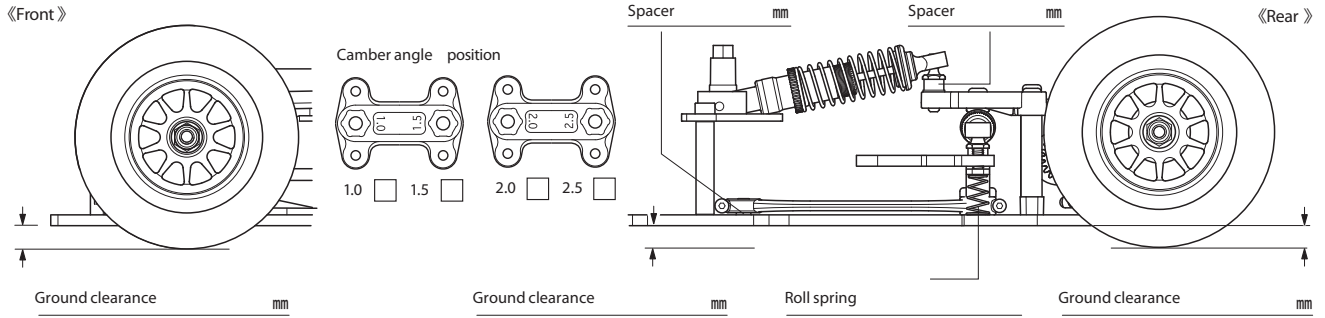

F104 VET I PRO

1/10 SCALE R/C HIGH PERFORMANCE RACING CAR CHASSIS KIT

SETTING SHEET
Ver 1.00

Name _____ Date _____ Air temp. _____ Humidity _____

Track _____ Asphalt Carpet Track condition _____ Track temp. _____

Motor _____ Spur gear _____ T _____ Pinion gear _____ T _____

Front wheel _____ Front tire _____ Front tire diameter _____ mm

Rear wheel _____ Rear tire _____ Rear tire diameter _____ mm

Body _____ Front wing _____ Rear wing _____